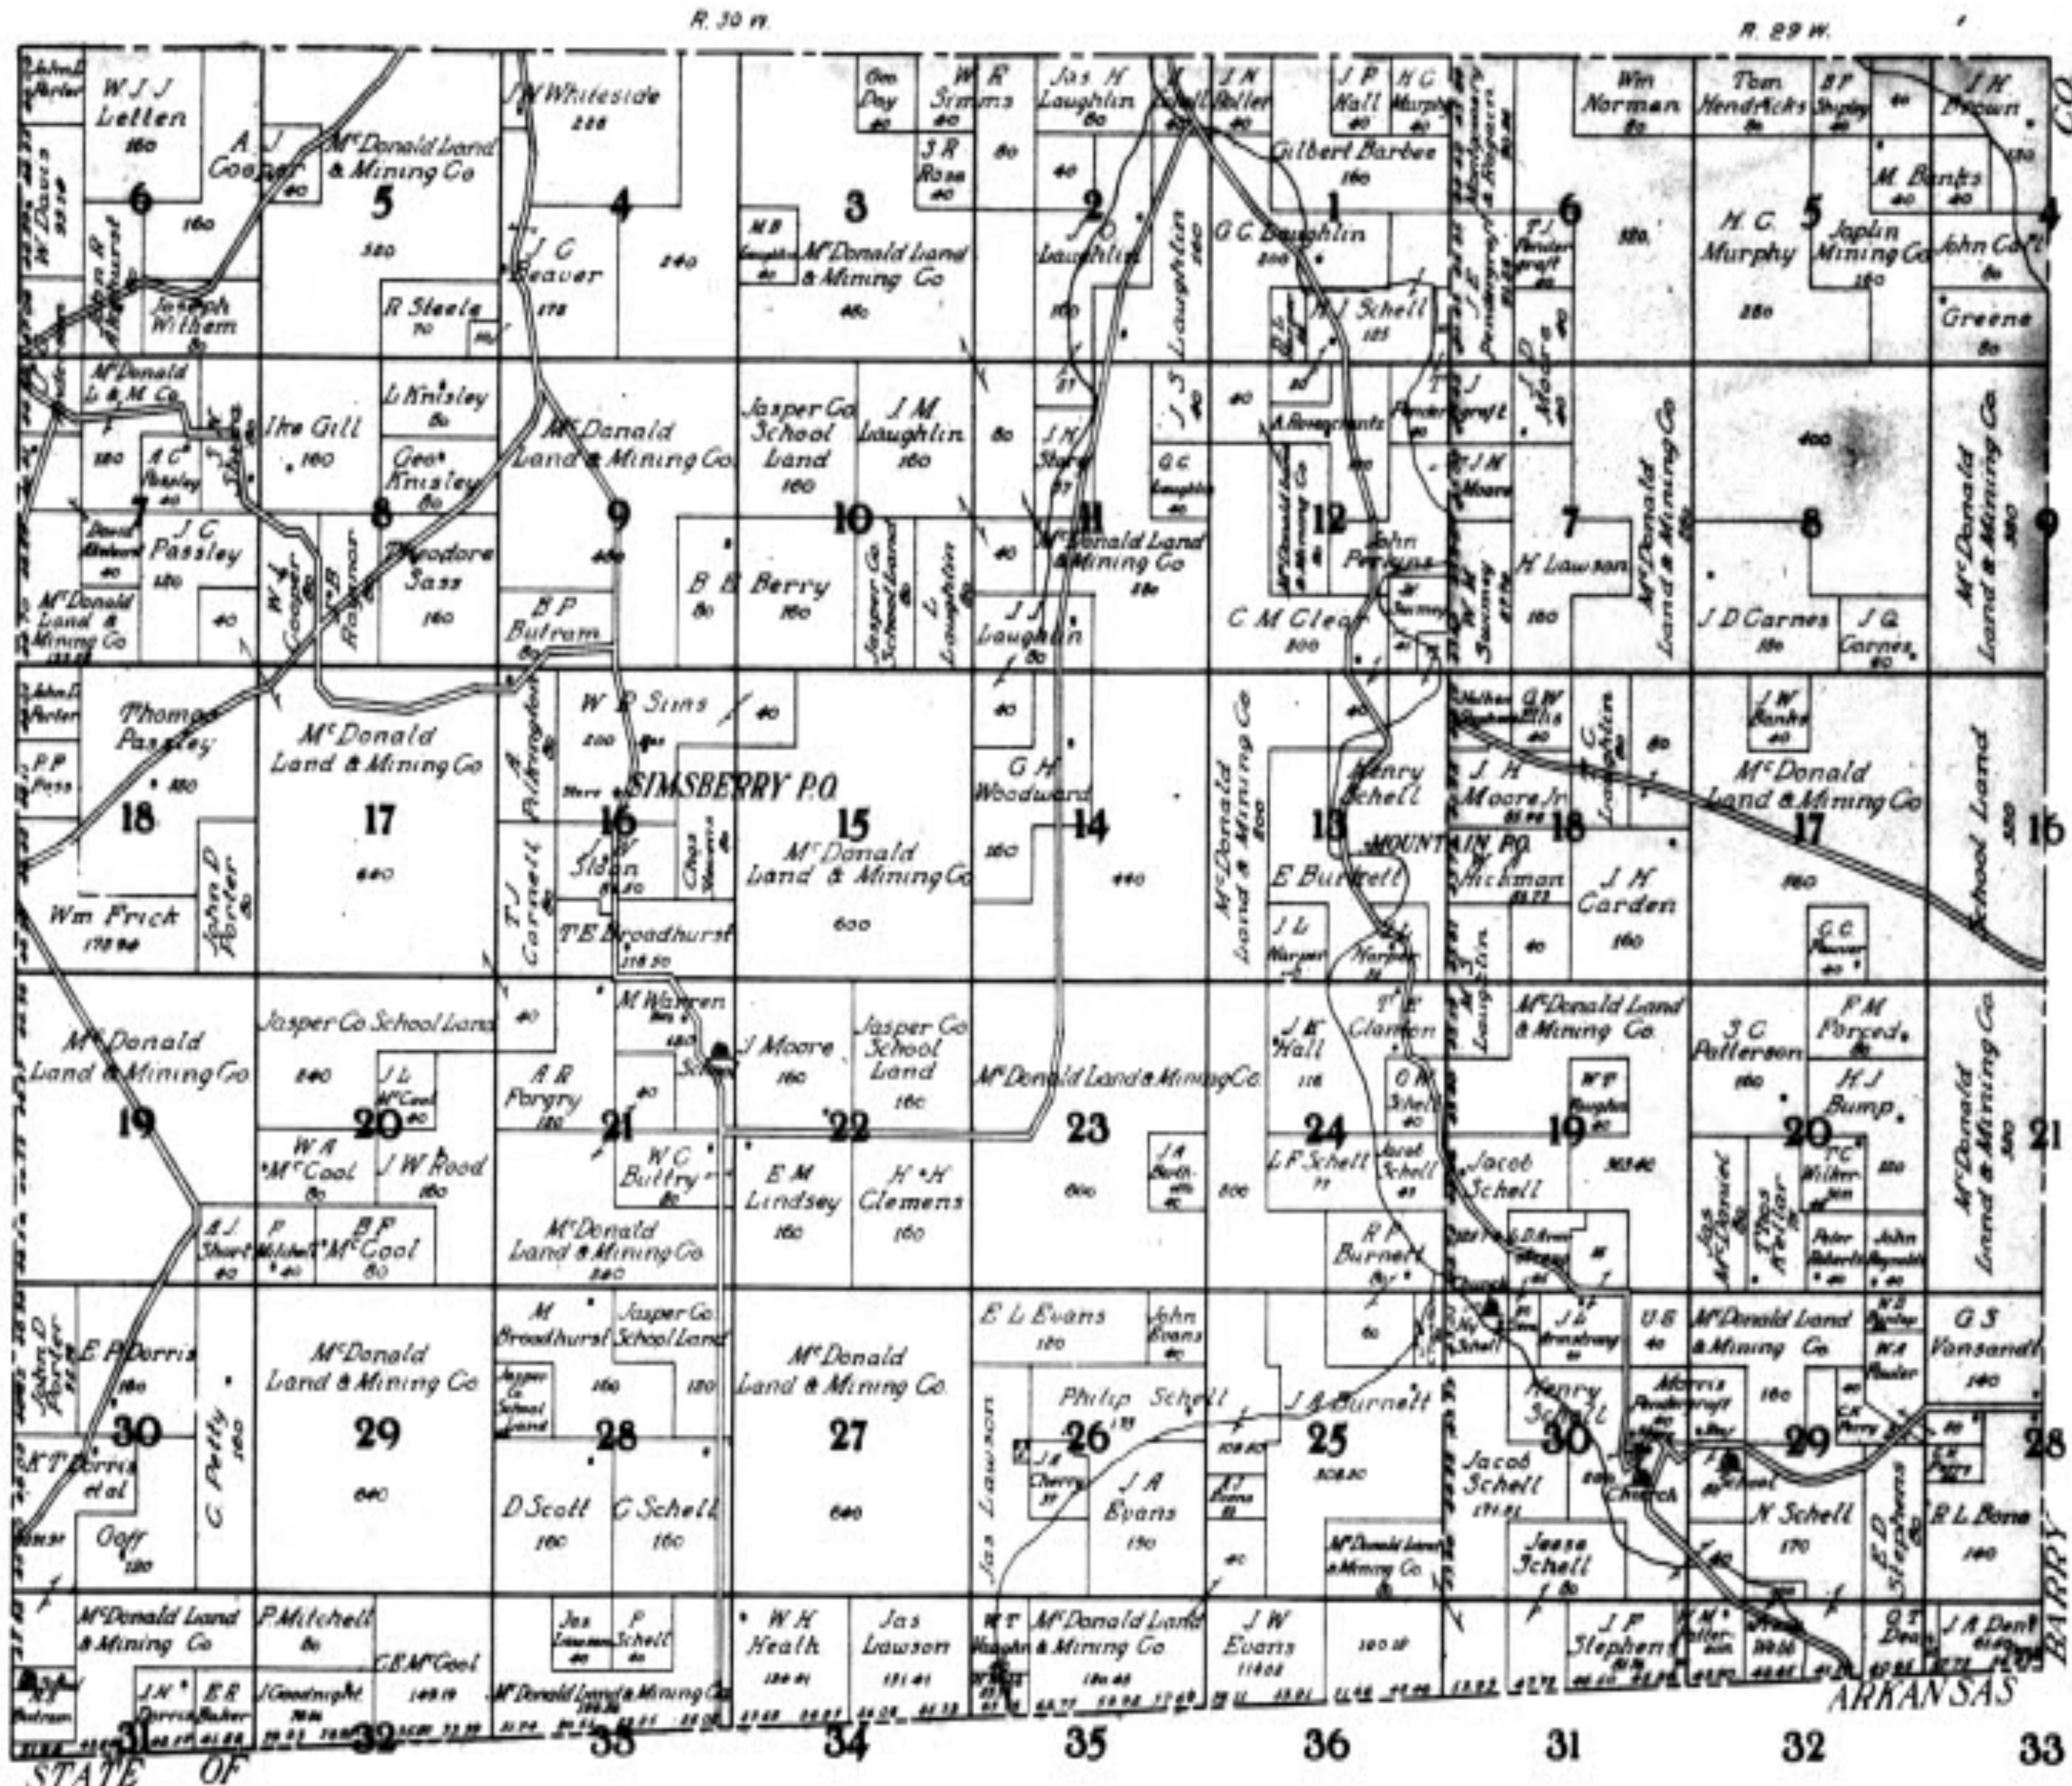

MAP OF
Frac. Township 21 N., Range 30 W. **Part of Frac. Township 21 N., Range 29 W.**
1/4 inch to 1 mile. 1/4 inch to 1 mile.
OF THE. 5th P. M. **OF THE. 5th P. M.**

CO. BARRY ARKANSAS