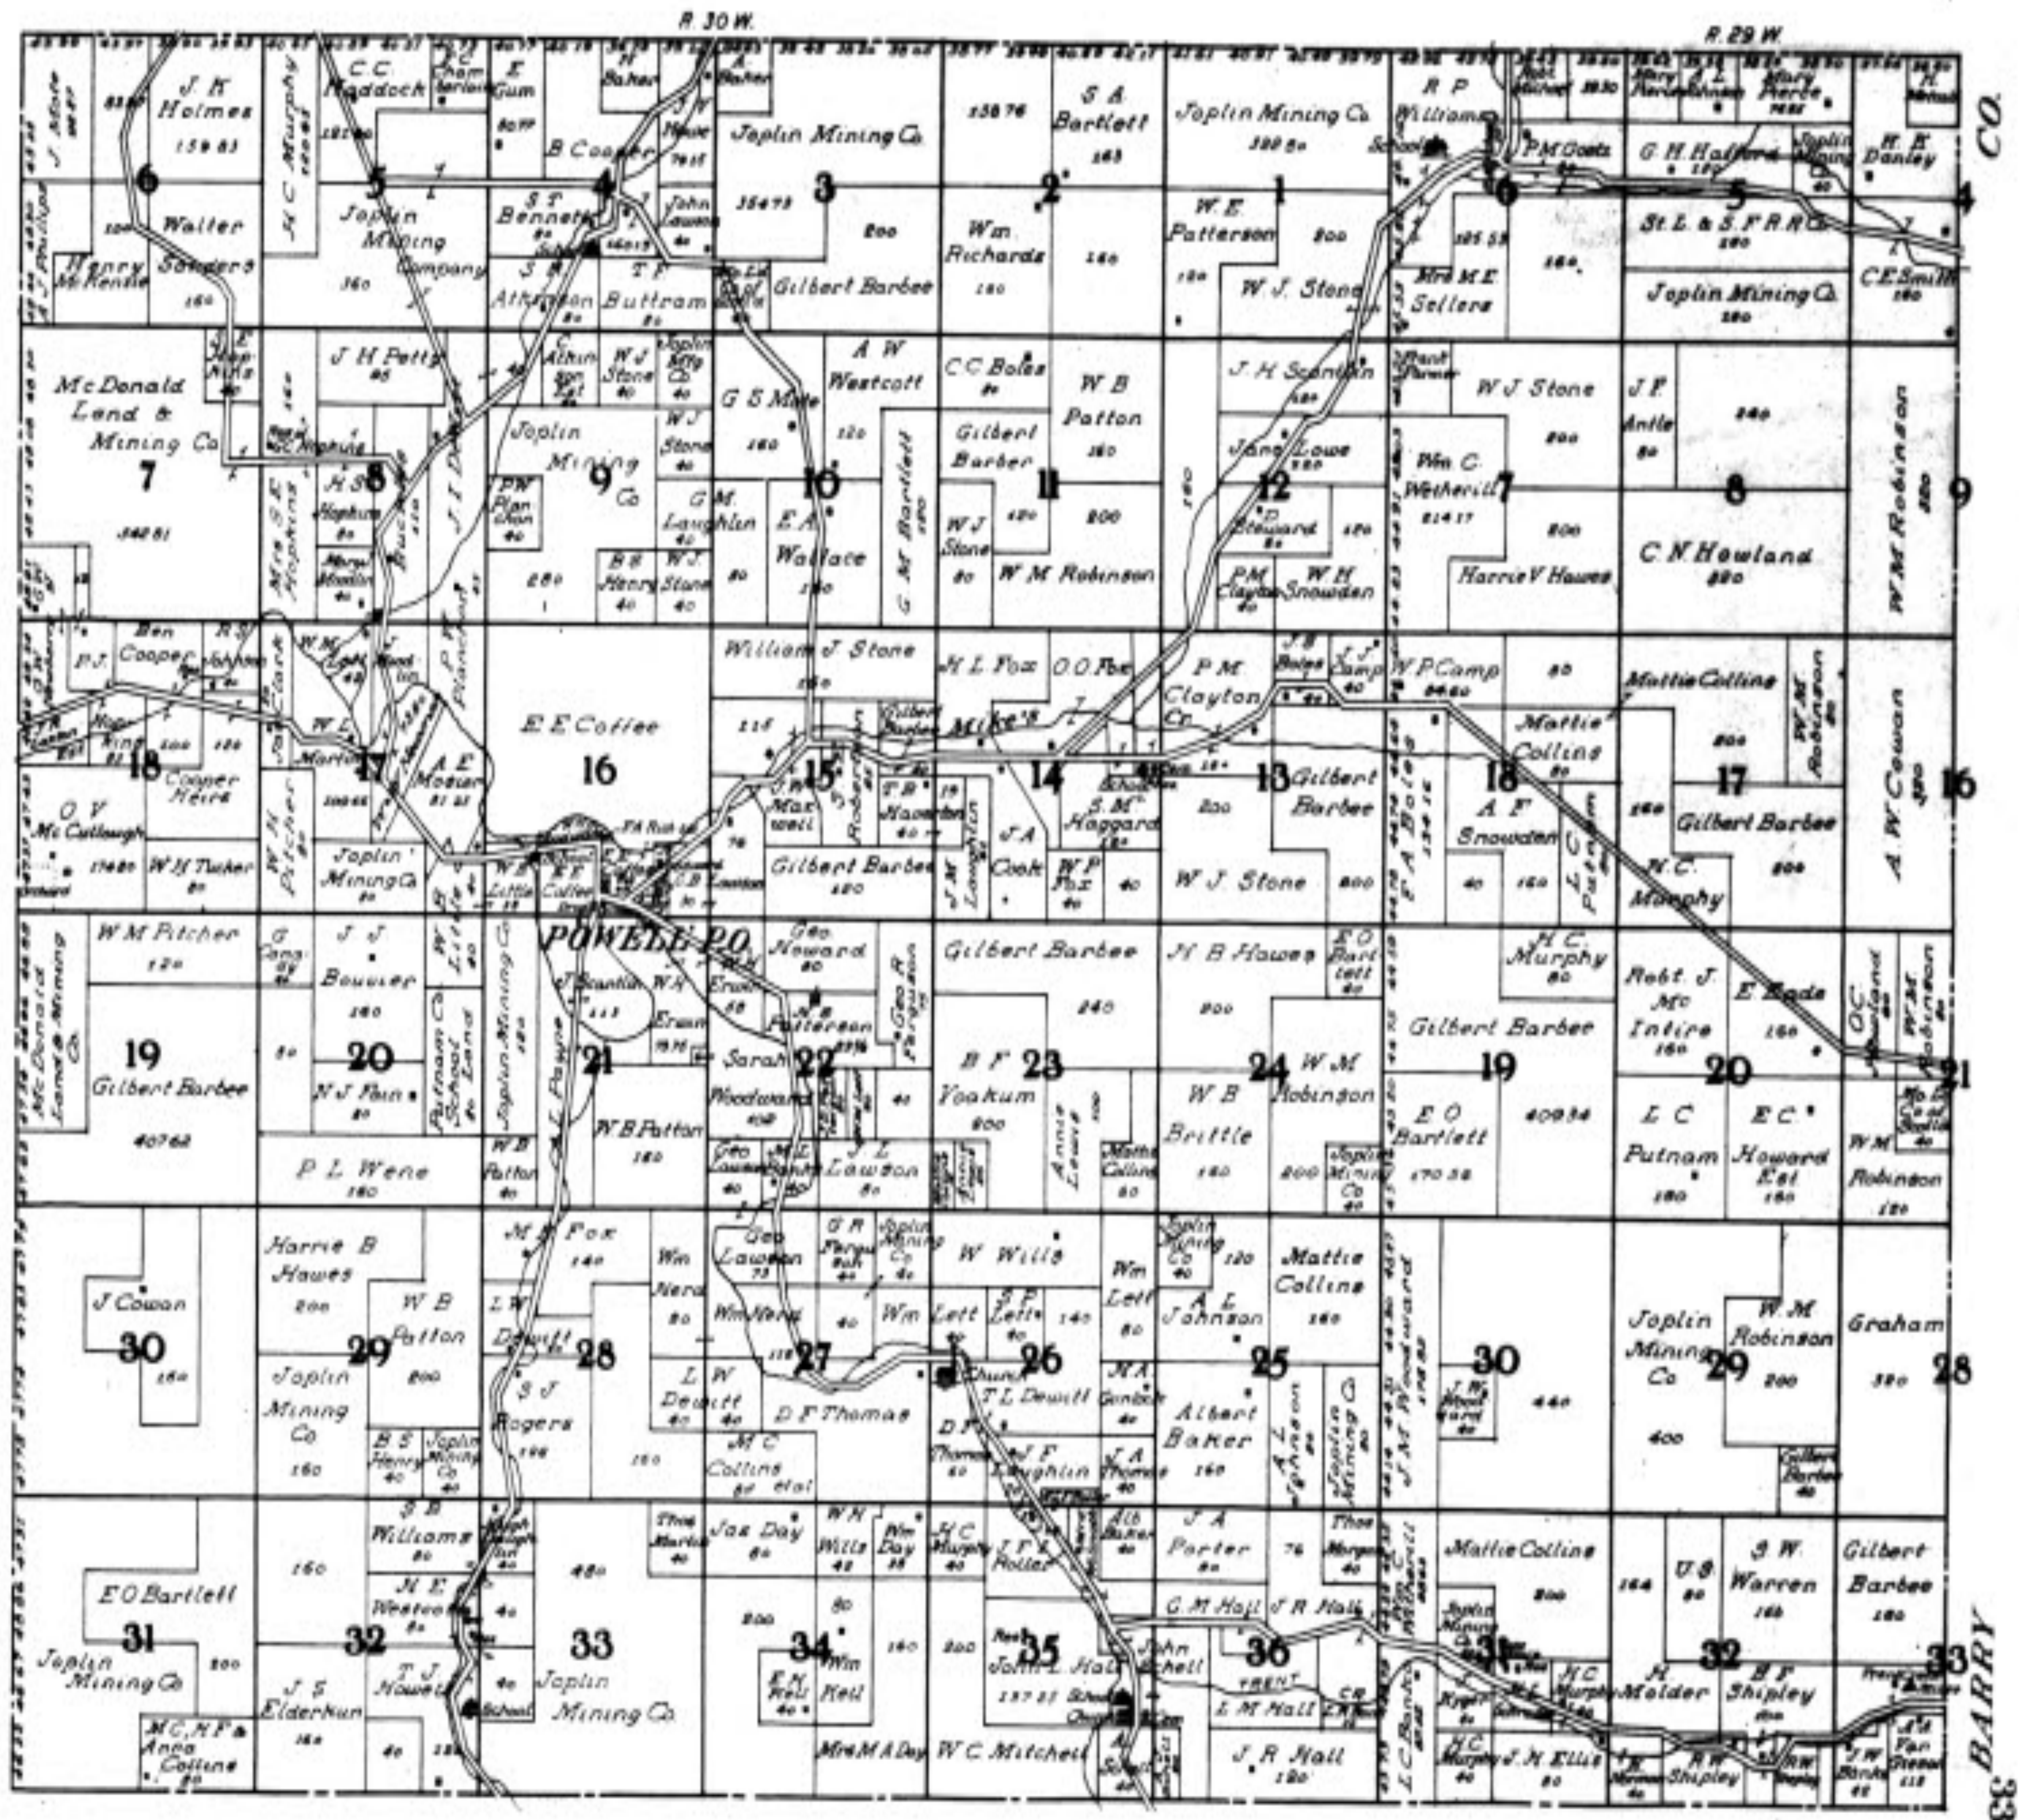

Township 22 N., Range 30 W.

1/4 inch to 1 mile.

OF THE 5th P. M.

Part of Township 22 N., Range 29 W.

1/4 inch to 1 mile.

OF THE 5th P. M.

CO  
BARRY